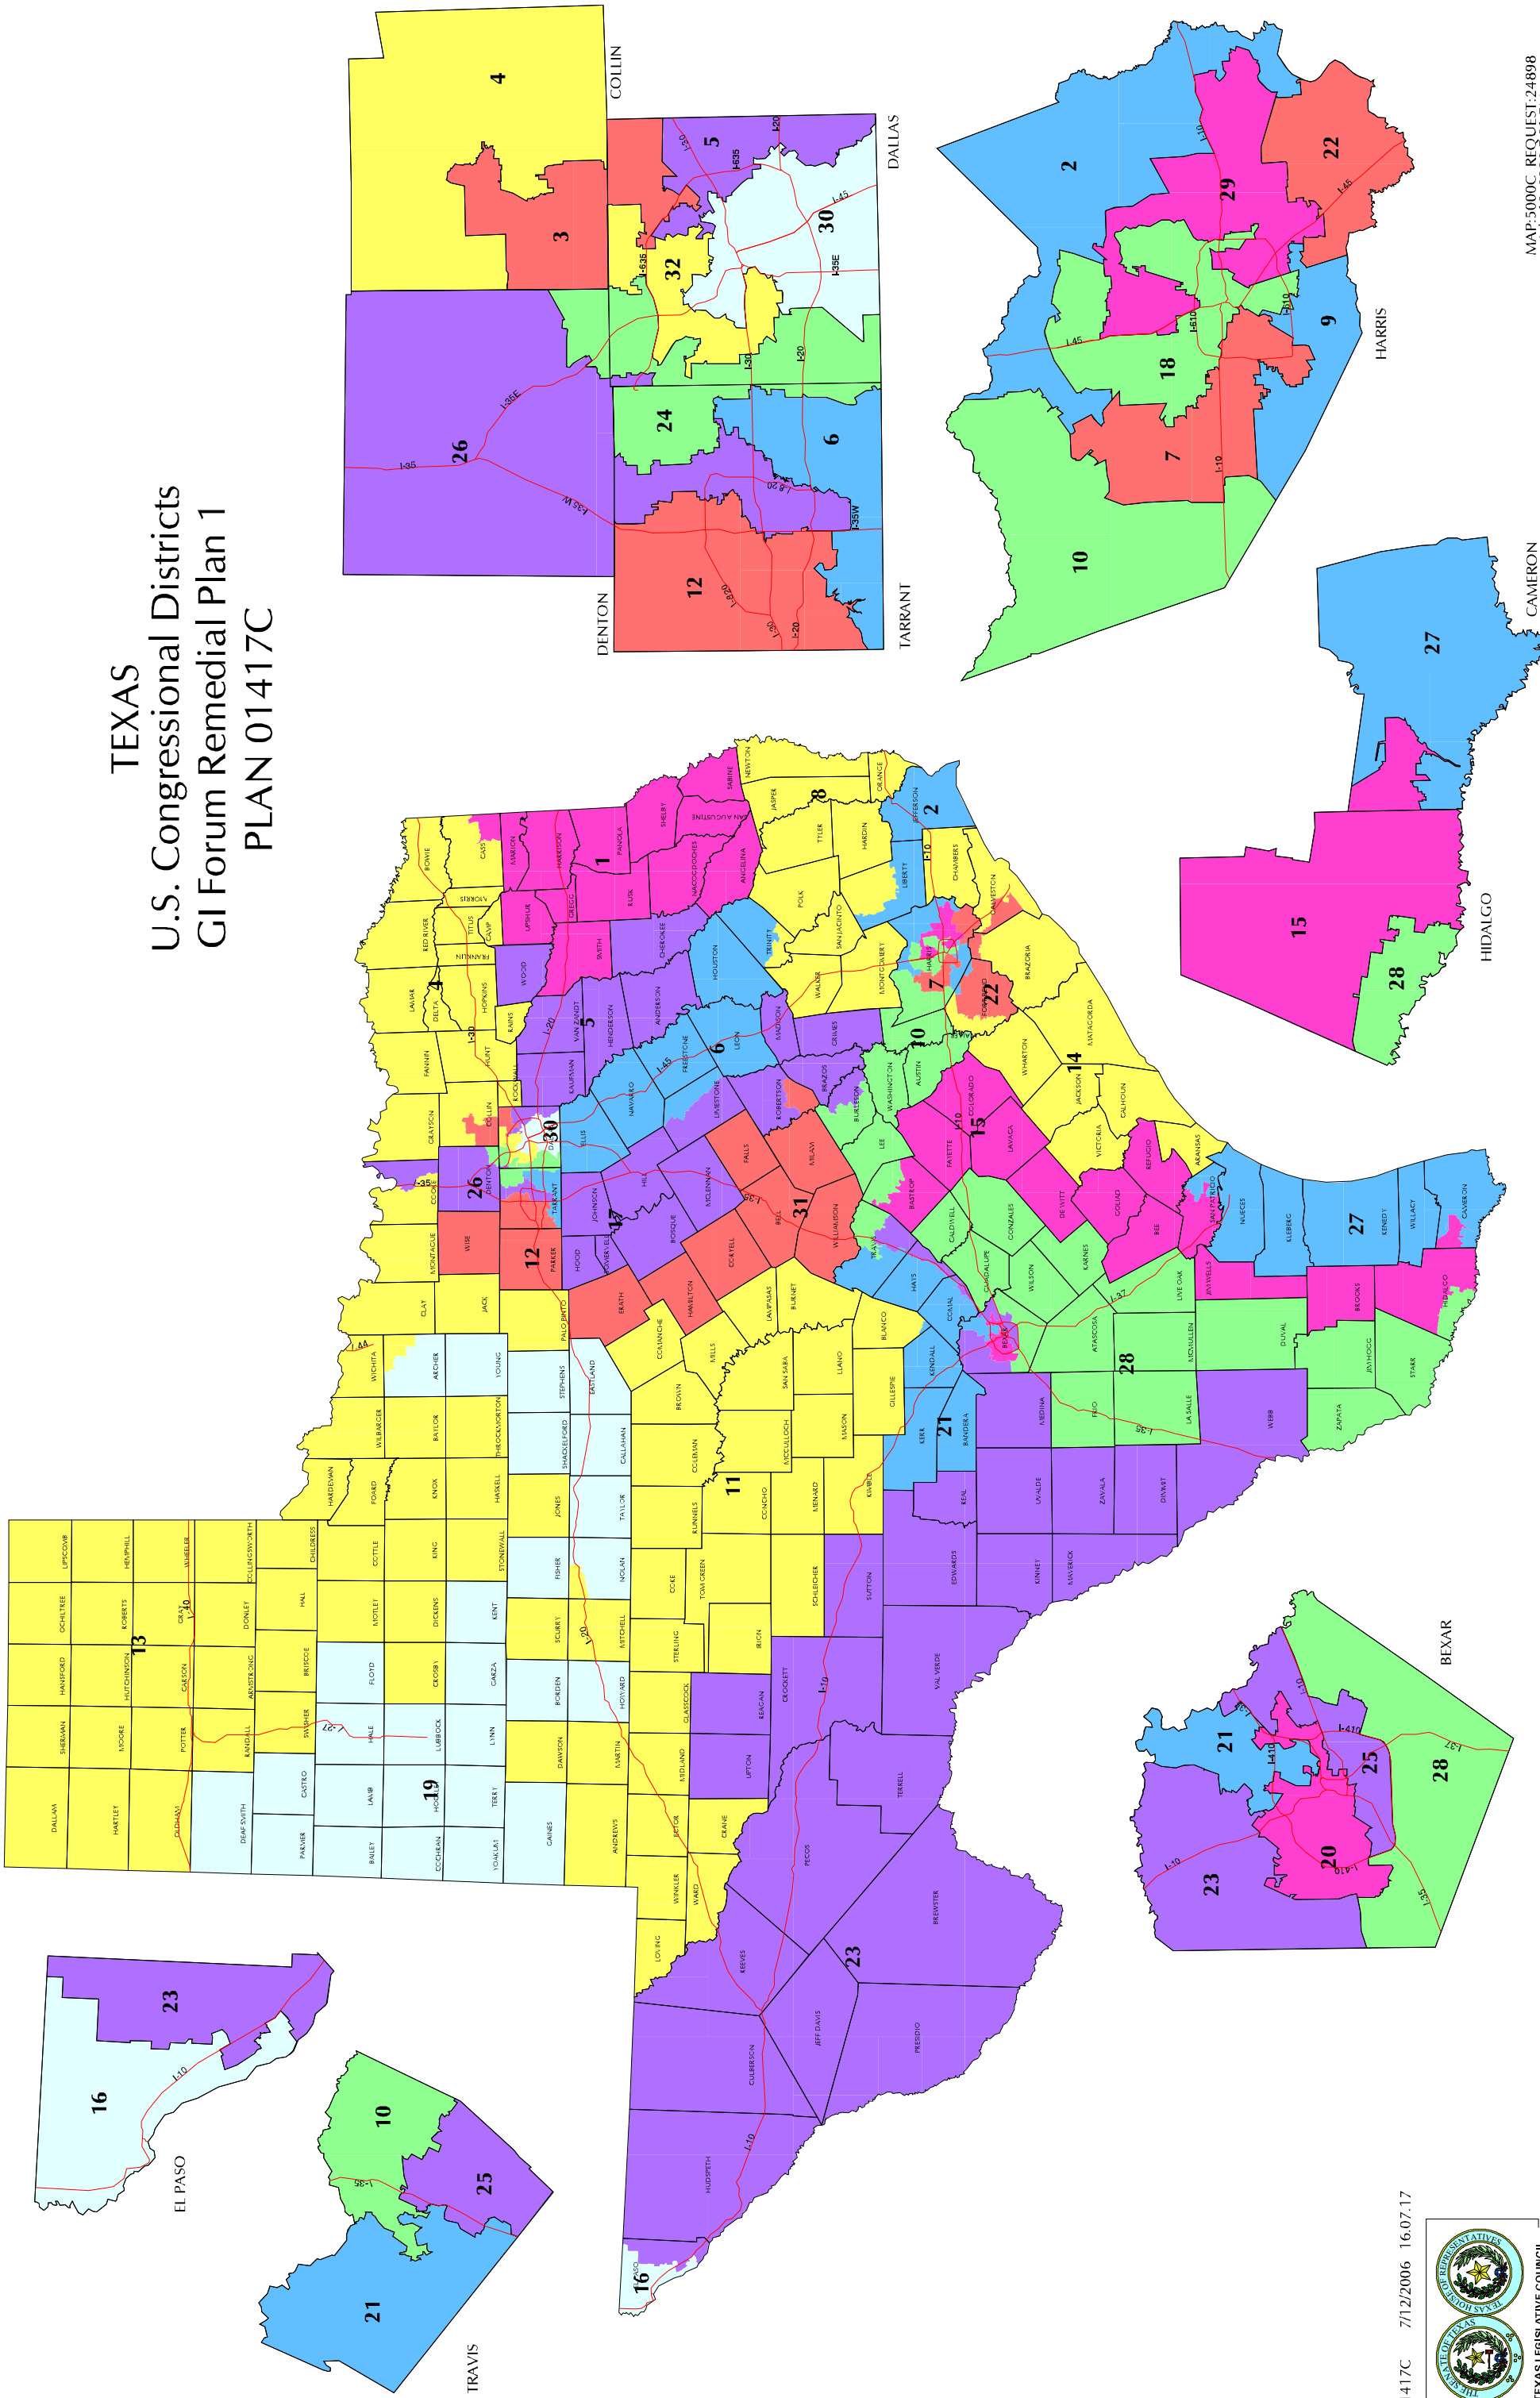

TEXAS U.S. Congressional Districts GI Forum Remedial Plan 1 PLAN 01417C

plan 01417C 7/12/2006 16:07:17

plan 01417C 7/12/2006 16.07.17

BEXAR COUNTY
 U.S. Congressional Districts
 GI Forum Remedial Plan 1
 PLAN 01417C

LEGEND

- plan 01417C shaded
- Counties
- 2004G VTDs

MAP:5900C REQUEST:24898
 Scale 1 : 293039
 1 inch = 4.62 miles
 July 12, 2006 7:02 PM

TEXAS LEGISLATIVE COUNCIL

plan 01417C 7/12/2006 16.07.17

BLANCO COUNTY
 U.S. Congressional Districts
 GI Forum Remedial Plan 1
 PLAN 01417C

LEGEND

- plan 01417C shaded
- Counties
- 2004G VTIDs

plan 01417C
7/12/2006 16.07.17

TEXAS LEGISLATIVE COUNCIL

Scale 1 : 229342
MAP:5900C REQUEST:24898

1 inch = 3.62 miles
July 12, 2006 7:03 PM

TRAVIS COUNTY
U.S. Congressional Districts
GI Forum Remedial Plan 1
PLAN 01417C

LEGEND

- plan 01417C shaded
- Counties
- 2004G VTDs

plan 01417C
7/12/2006 16.07.17

Scale 1 : 282483
MAP:5900C REQUEST:24898
1 inch = 4.46 miles
July 12, 2006 7:04 PM