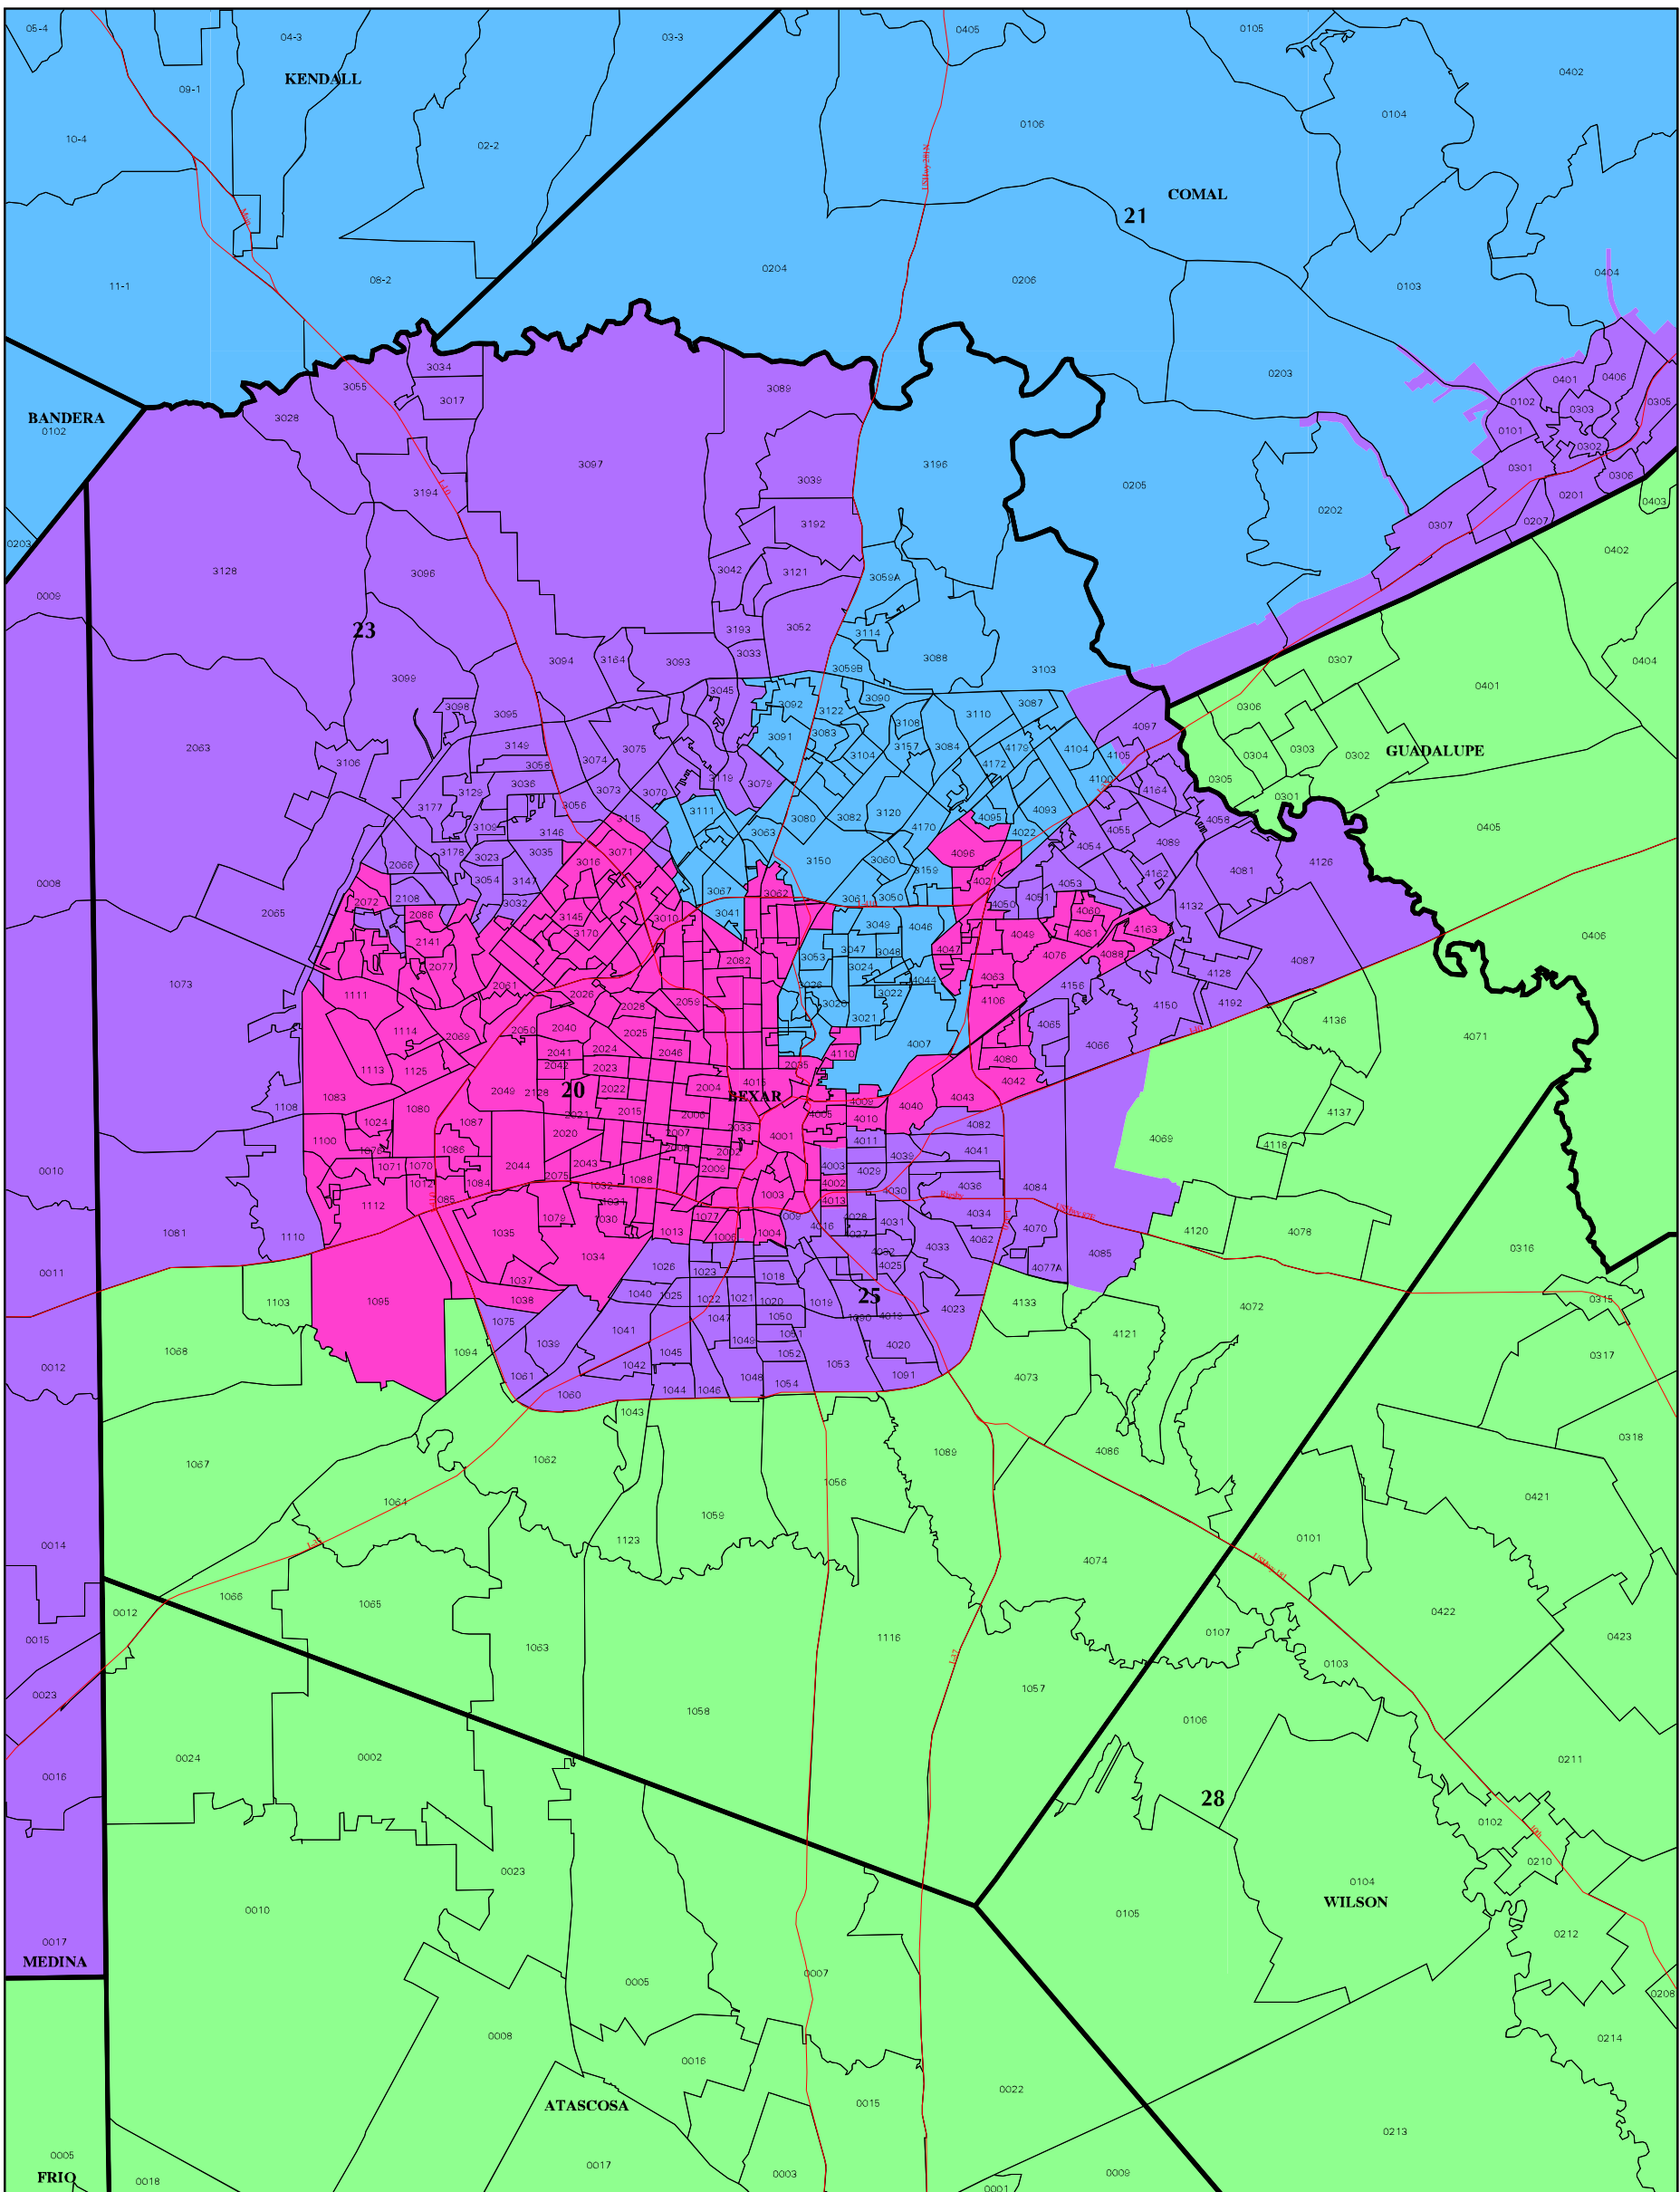

TEXAS U.S. Congressional Districts GI Forum Remedial Plan 1 PLAN 01417C

plan 01417C 7/12/2006 16:07:17

plan 01417C 7/12/2006 16.07.17

BEXAR COUNTY
 U.S. Congressional Districts
 GI Forum Remedial Plan 1
 PLAN 01417C

LEGEND

- plan 01417C shaded
- Counties
- 2004G VTDs

MAP:5900C REQUEST:24898
 Scale 1 : 293039
 1 inch = 4.62 miles
 July 12, 2006 7:02 PM

TEXAS LEGISLATIVE COUNCIL

plan 01417C 7/12/2006 16.07.17

BLANCO COUNTY
 U.S. Congressional Districts
 GI Forum Remedial Plan 1
 PLAN 01417C

LEGEND

- plan 01417C shaded
- Counties
- 2004G VTDs

MAP:5900C REQUEST:24898
 Scale 1 : 207264
 1 inch = 3.27 miles
 July 12, 2006 7:03 PM

TEXAS LEGISLATIVE COUNCIL

COMAL COUNTY
U.S. Congressional Districts
GI Forum Remedial Plan 1
PLAN 01417C

LEGEND

- plan 01417C shaded
- Counties
- 2004G VTDs

plan 01417C
7/12/2006 16.07.17

Scale 1 : 282483
MAP:5900C REQUEST:24898
1 inch = 4.46 miles
July 12, 2006 7:04 PM