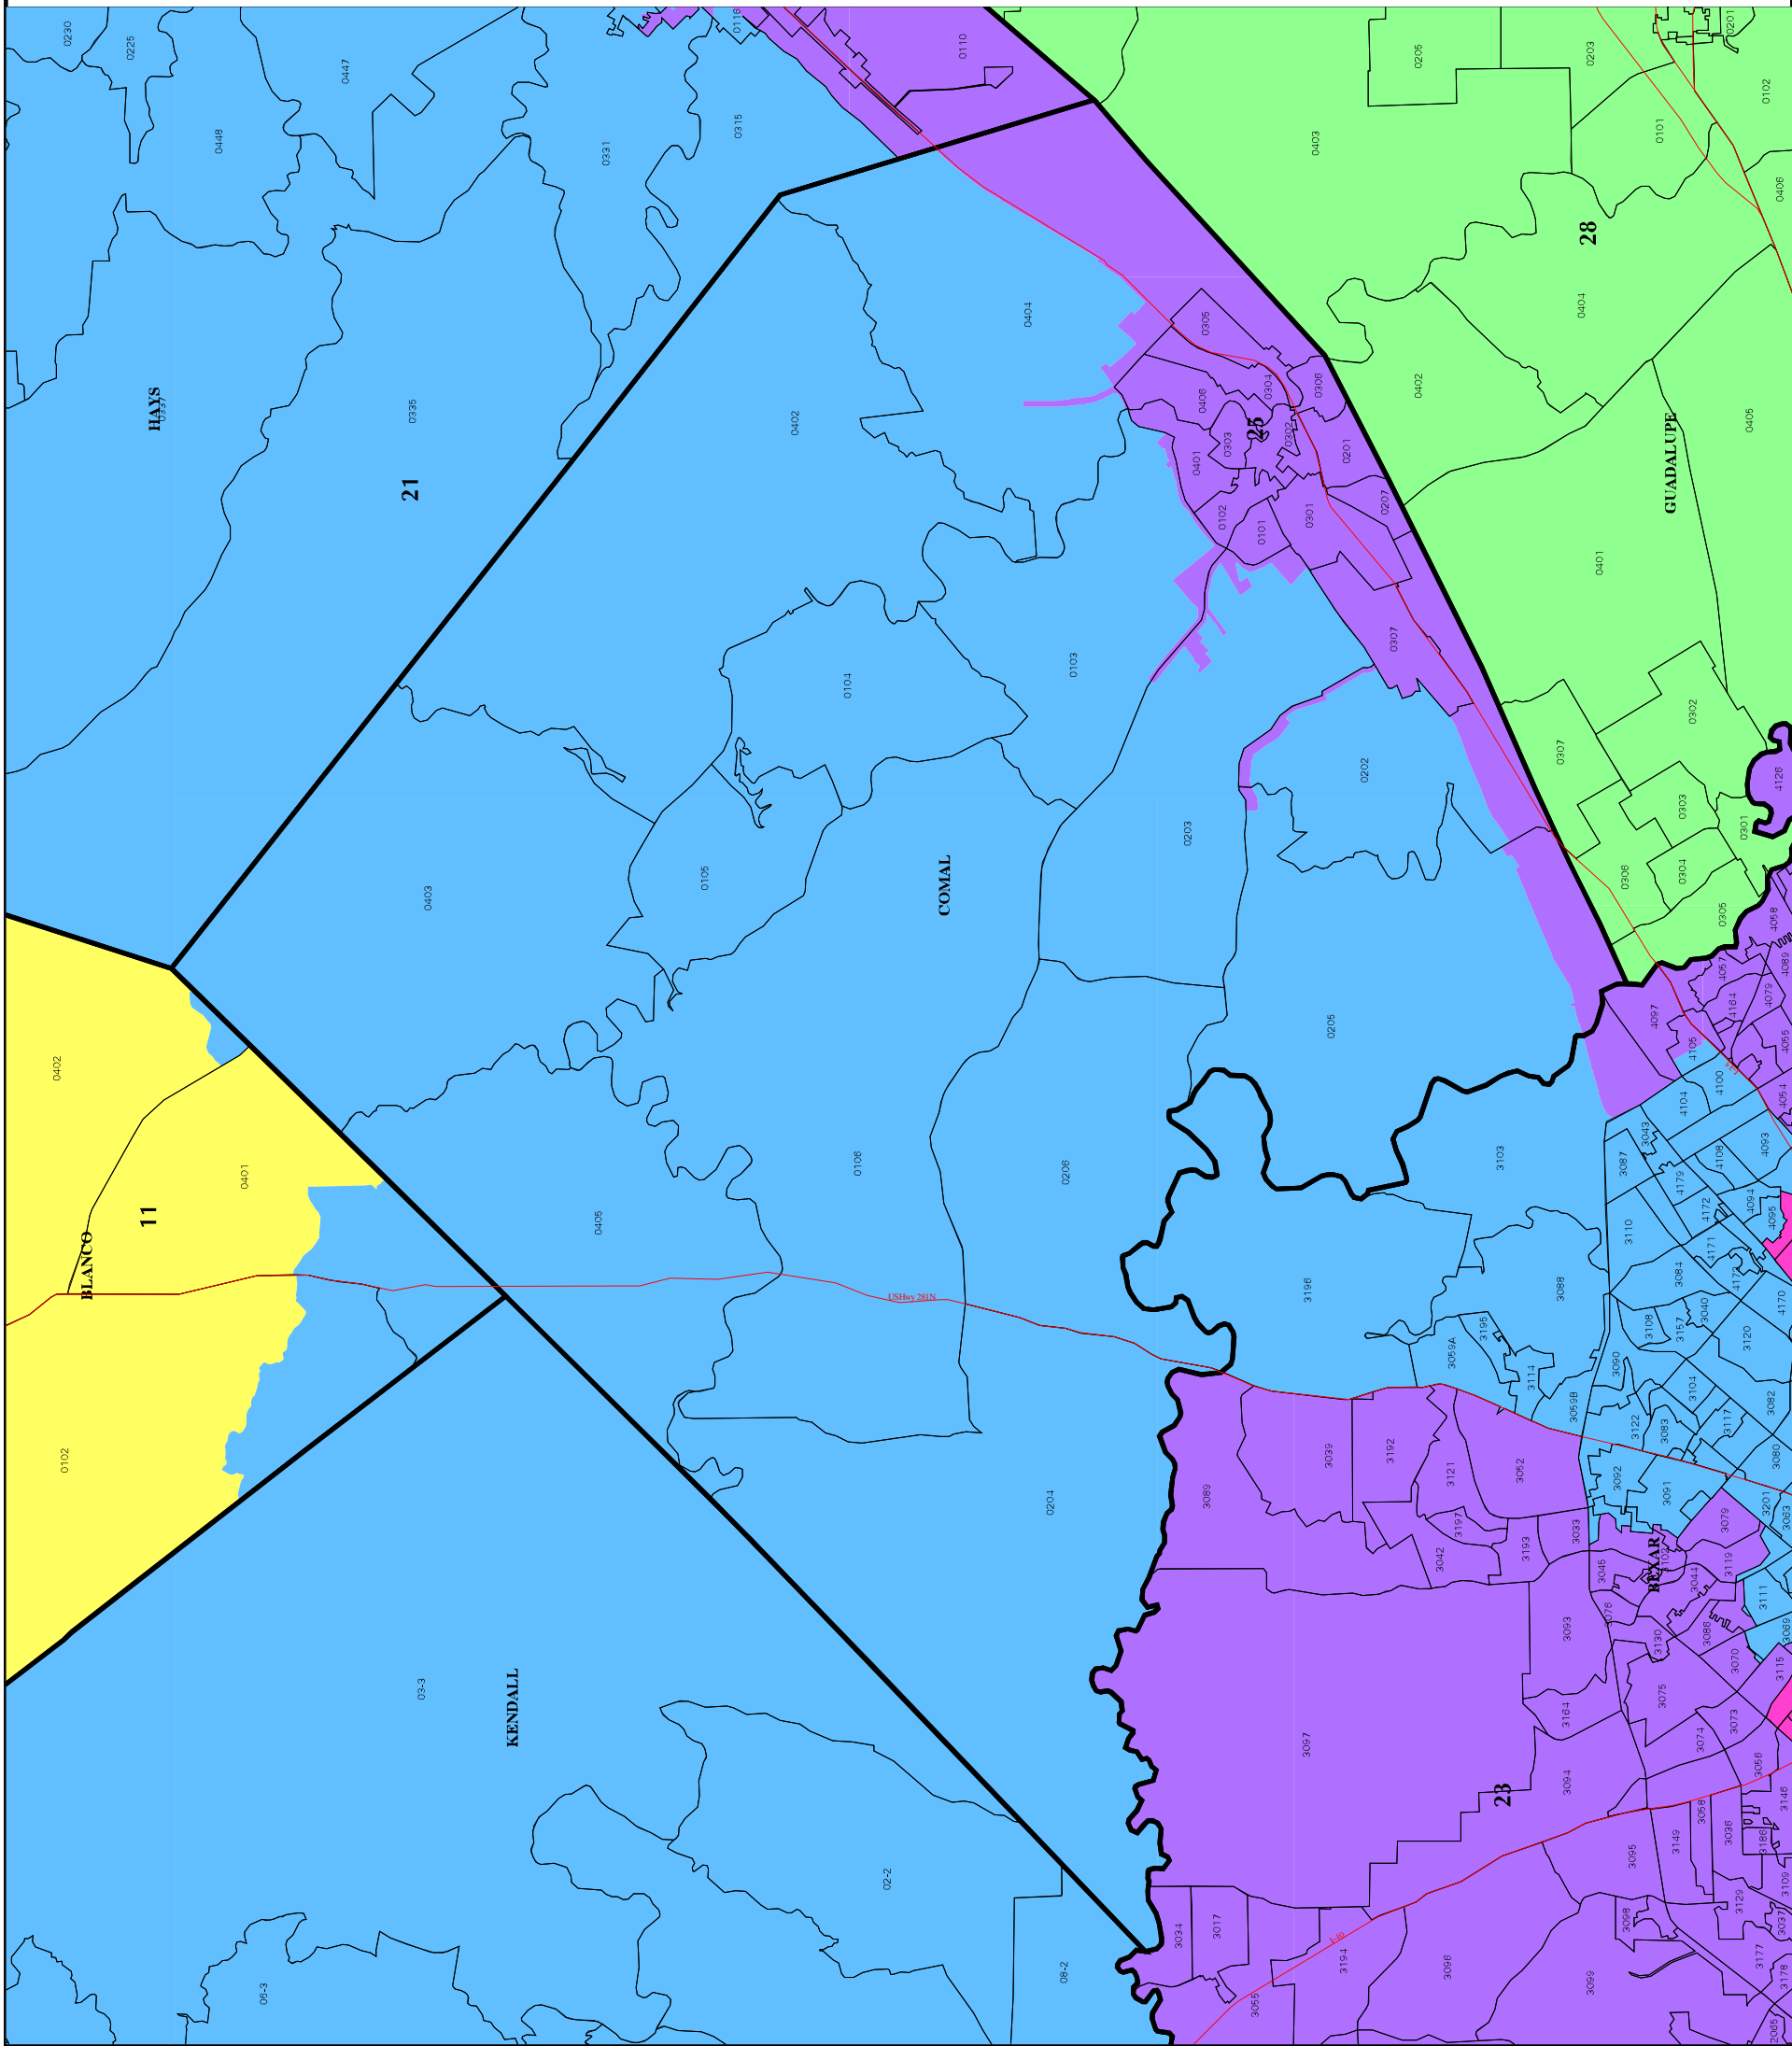

LEGEND

- plan 01417C shaded
- Counties
- 2004G VTIDs

plan 01417C
7/12/2006 16.07.17

TEXAS LEGISLATIVE COUNCIL

Scale 1 : 229342
MAP:5900C REQUEST:24898

1 inch = 3.62 miles
July 12, 2006 7:03 PM

TRAVIS COUNTY
U.S. Congressional Districts
GI Forum Remedial Plan 1
PLAN 01417C

LEGEND

- plan 01417C shaded
- Counties
- 2004G VTDs

plan 01417C
7/12/2006 16.07.17

Scale 1 : 282483
MAP:5900C REQUEST:24898
1 inch = 4.46 miles
July 12, 2006 7:04 PM